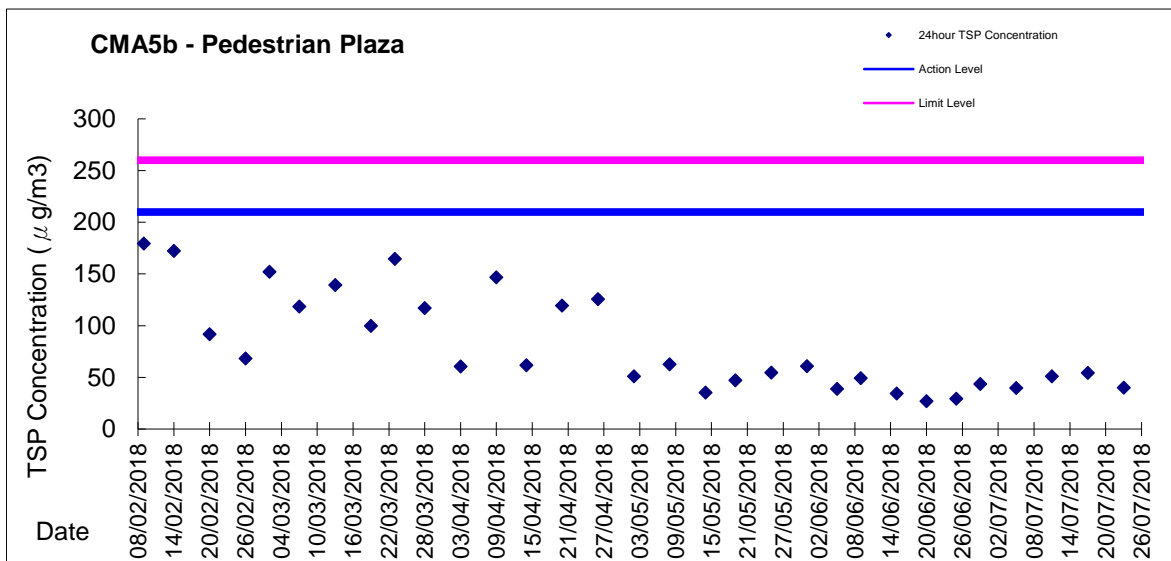

Graphic Presentation of 1 hour TSP Result for EP-376/2009

Graphic Presentation of 24 hour TSP Result for EP-376/2009

Graphic Presentation of 1 hour TSP Result for EP-376/2009

Graphic Presentation of 24 hour TSP Result for EP-376/2009