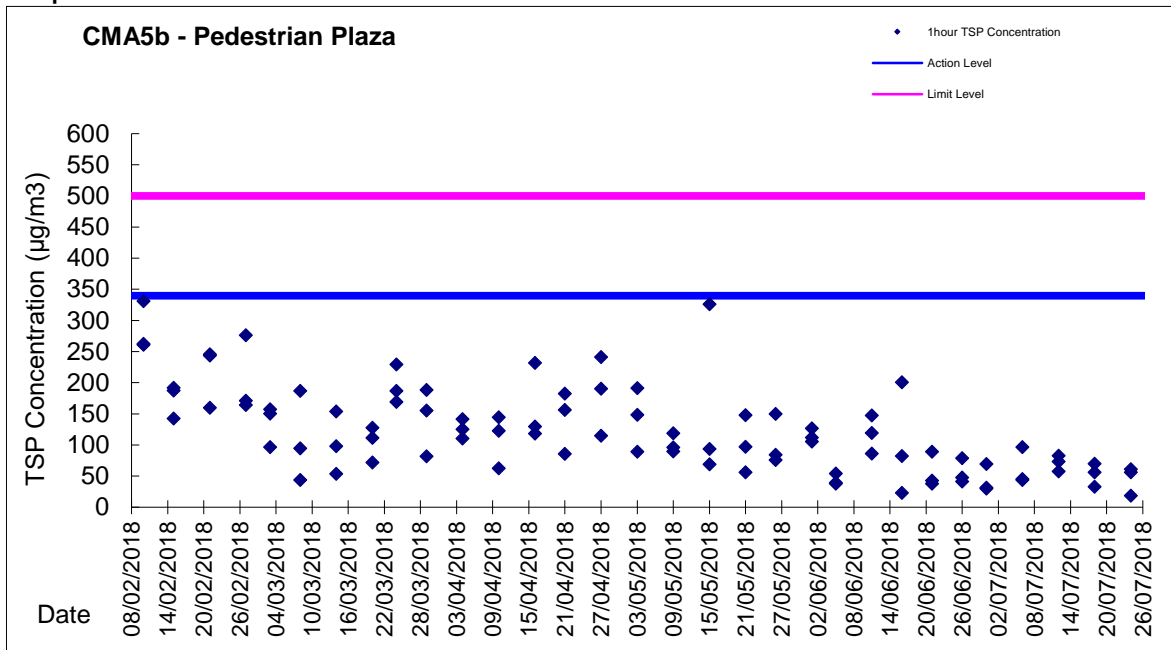

Graphic Presentation of 1 hour TSP Result for EP-376/2009

Graphic Presentation of 24 hour TSP Result for EP-376/2009

Graphic Presentation of 1 hour TSP Result for EP-376/2009

Graphic Presentation of 24 hour TSP Result for EP-376/2009