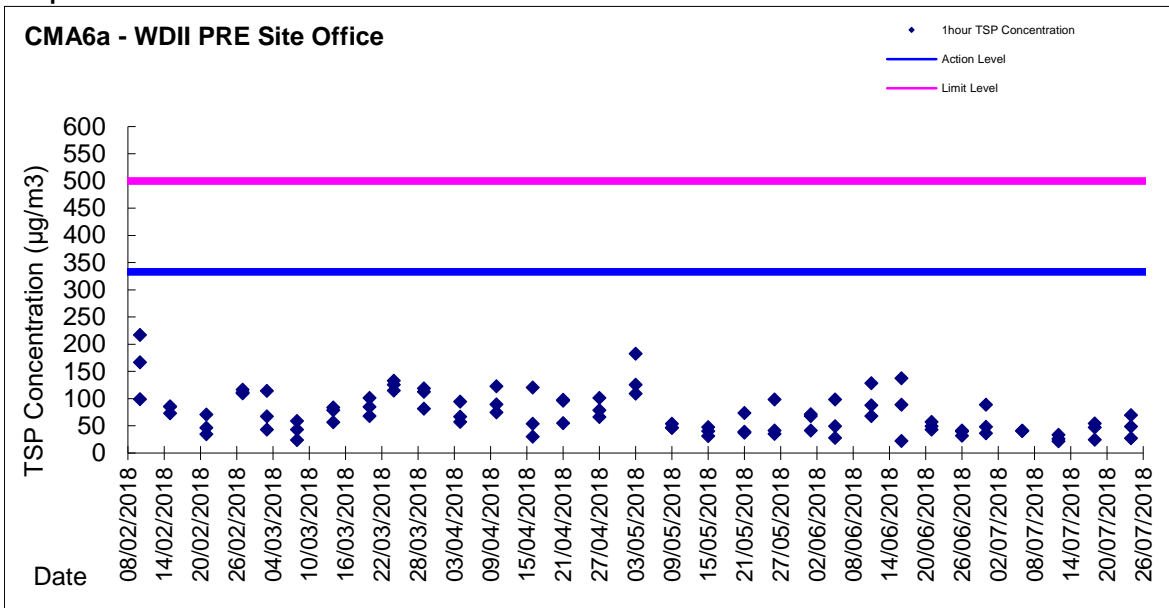

Graphic Presentation of 1 hour TSP Result for EP-376/2009

Graphic Presentation of 24 hour TSP Result for EP-376/2009

Graphic Presentation of 1 hour TSP Result for EP-376/2009

Graphic Presentation of 24 hour TSP Result for EP-376/2009